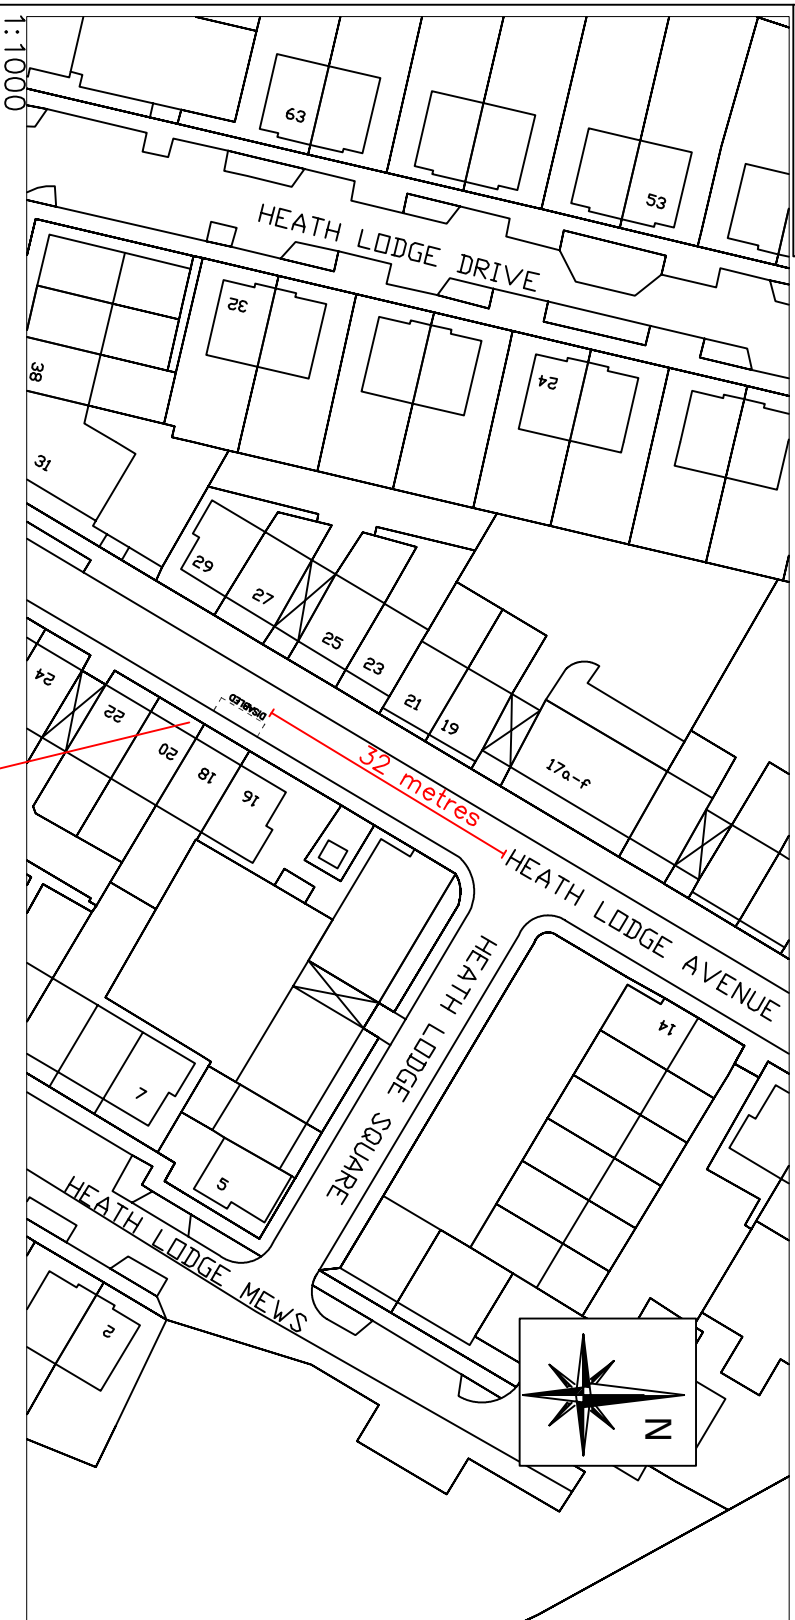

Heath Lodge Avenue, Belfast (south-east side) - for a distance of 32 metres south-west of its junction with Heath Lodge Square, for a distance of 6 metres in a south-westerly direction.

NO.	REVISION	DATE

Based upon the Ordnance Survey of Northern Ireland 1:1000 Scale Map with the Permission of the Director and Chief Executive
 © Crown Copyright
 Unauthorised reproduction infringes Crown Copyright and may lead to prosecution or civil proceedings